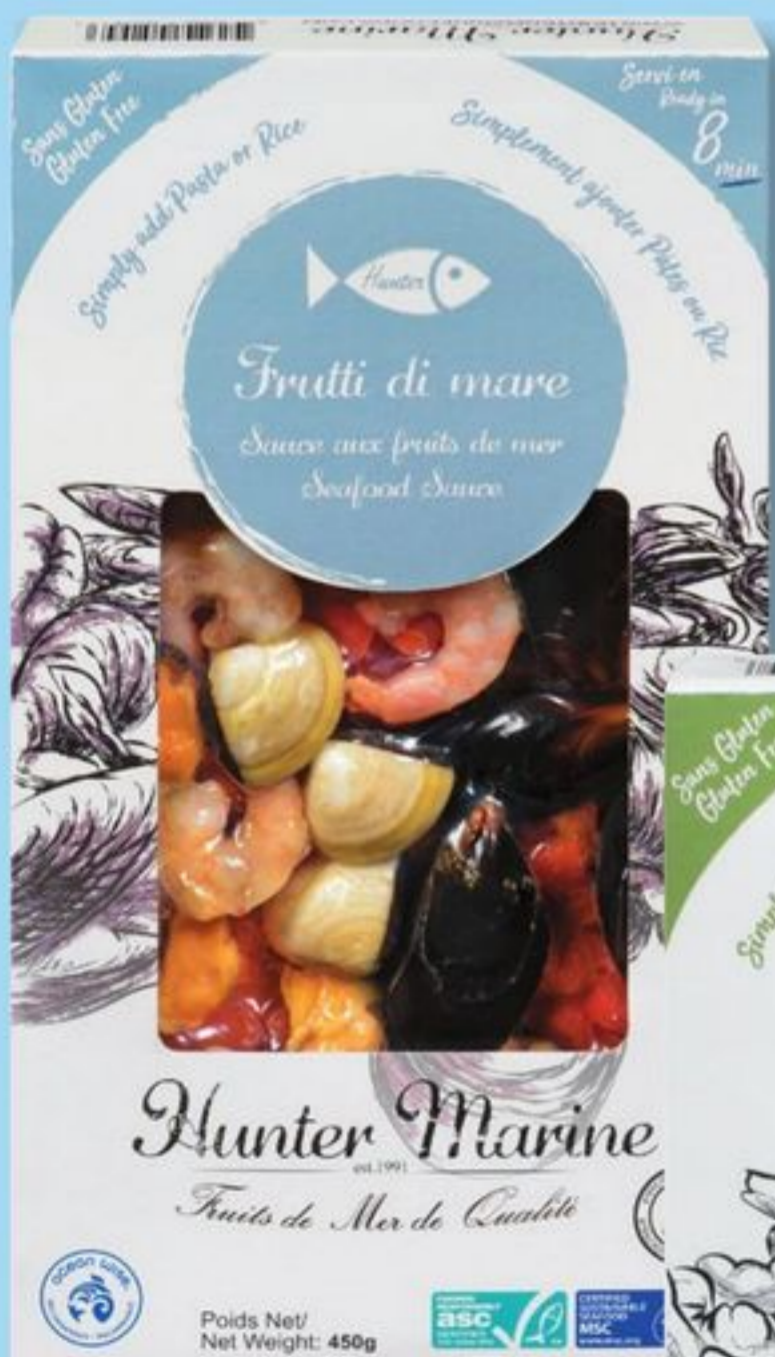

7⁹⁹

**SAUCE AUX CREVETTES,
AUX FRUITS DE MER
OU AUX MOULES
SURGELÉS**
HUNTER MARINE
**FROZEN SHRIMP, SEAFOOD
OR MUSSEL SAUCE**
450 g