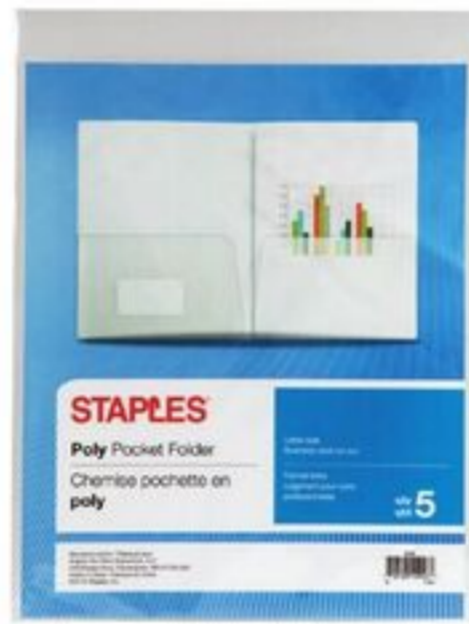

7⁴¹

Staples Twin-Pocket Poly
Portfolios, Letter Size,
Clear, 5 pk
STP21542