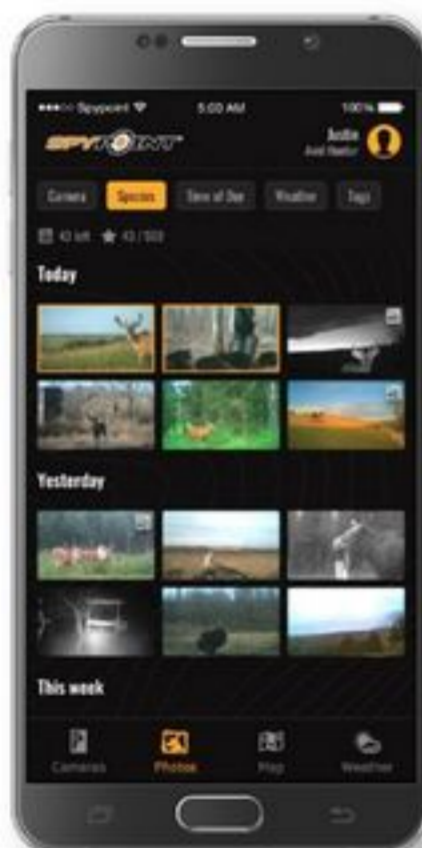

“Slow down and let the hunt come to you. You can’t make wild animals do what you want. Learn from your mistakes.”

4 | CELLULAR GAME CAMERAS

Always at hand

The SPYPOINT App is your hub for managing your SPYPOINT devices and information. The SPYPOINT App is available as a free download on either the iTunes or Google Play store, and the app requires no subscription or monthly minimum fee.

Choose from a wide range of plans

Unlimited photos start at only \$10 a month annually.

Visit academy.com for details on the full data plan.

Selection varies by store.

49.99

was 59.99

SPYPOINT CELL-LINK Cell Adapter: Nationwide and VZN