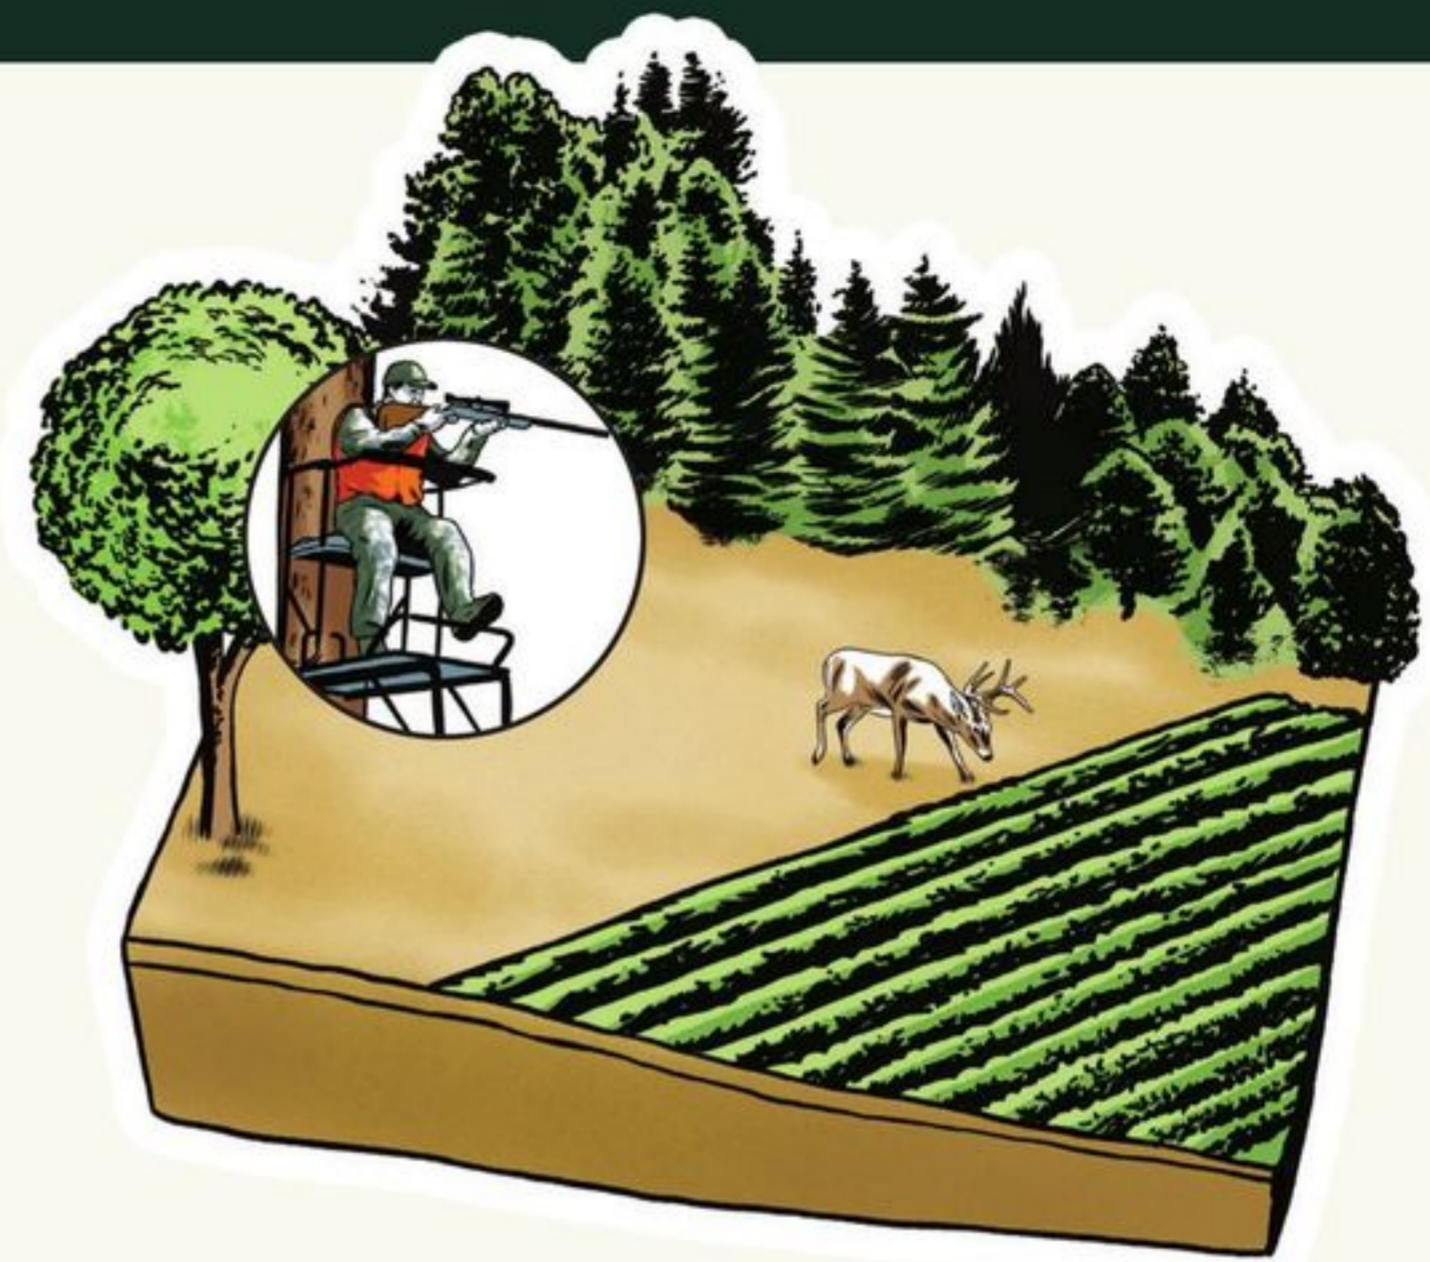

16.99 Game Winner Realtree Xtra® Blind Chair

- Powder-coated steel tube frame

OPENIN

SMART STRATEGIES FOR YOUR

- 1 Identify hot spots with early scouting.**
- In the summer, use a small gravity feeder (where legal) or dump test piles near travel corridors, routes, and pinch points.
 - Make sure you have a camera on that spot, preferably cellular.
 - Once you've locked in on routes, set up a feeder to reinforce that route and use a camera to pattern your buck.

- 2 Scout your buck from a distance.**
- Use morning as a chance to dial in your evening setup.
 - Observe your buck well away from the food source and track his entry point into cover.
 - Set up a stand downwind of that entry point and catch him on his way out for his evening meal.