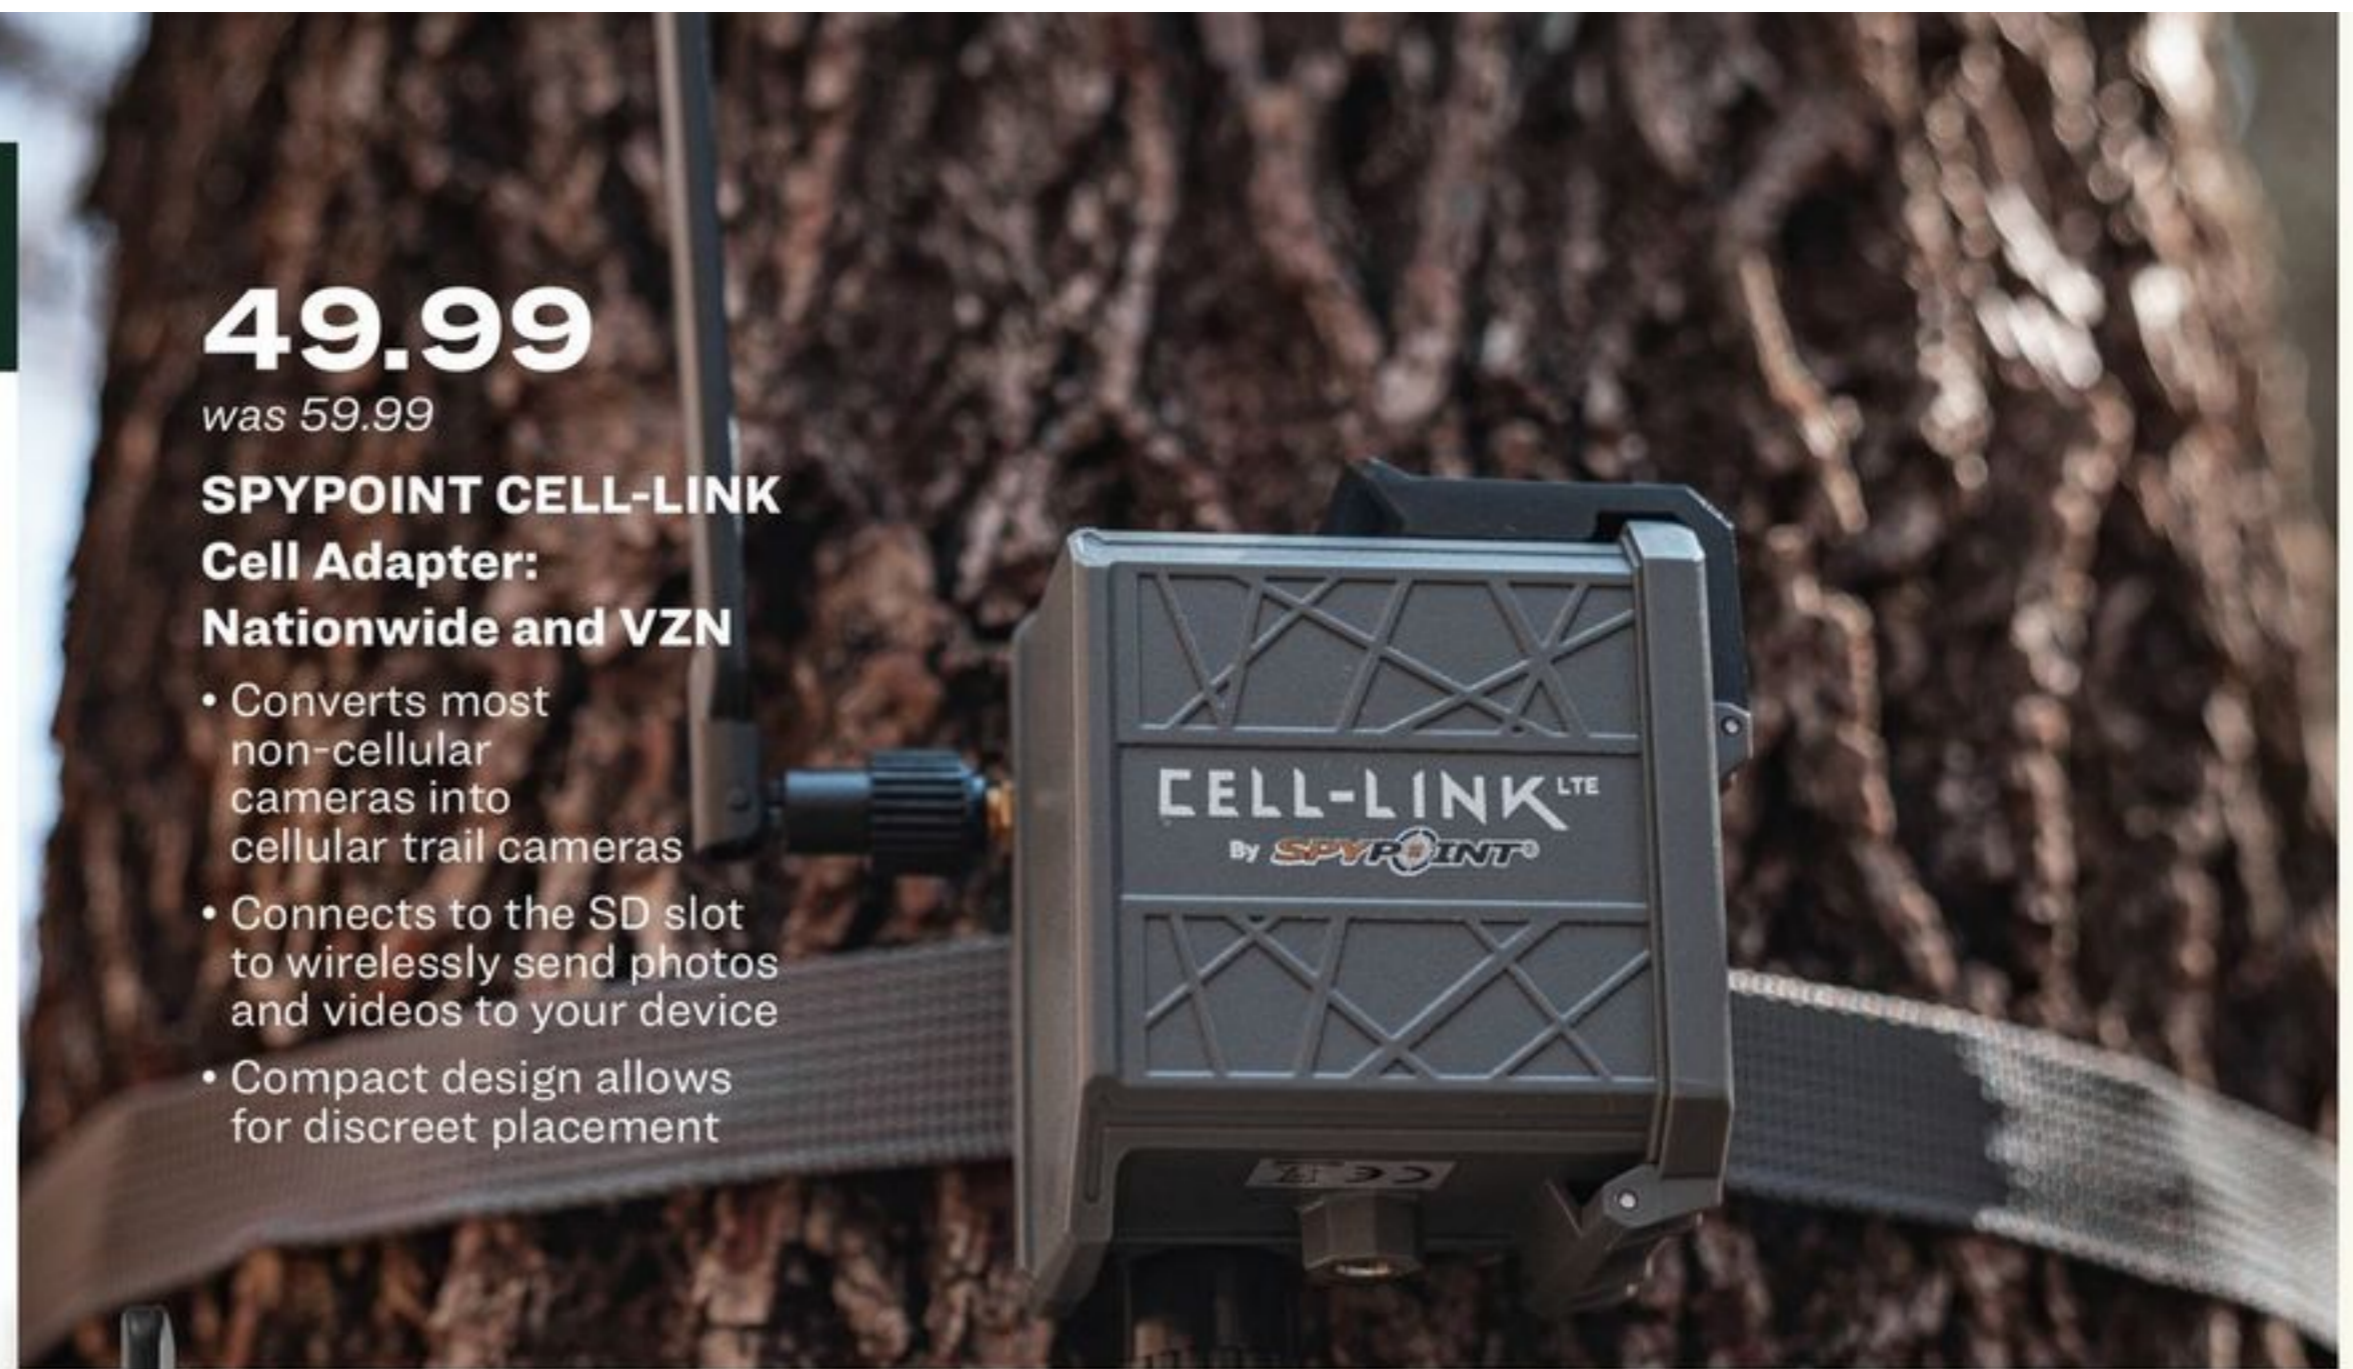

Choose from a wide range of plans

Unlimited photos start at only \$10 a month annually.

Visit academy.com for details on the full data plan.

Selection varies by store.

49.99

was 59.99

SPYPOINT CELL-LINK Cell Adapter: Nationwide and VZN

- Converts most non-cellular cameras into cellular trail cameras
- Connects to the SD slot to wirelessly send photos and videos to your device
- Compact design allows for discreet placement

SPYPOINT

SPYPOINT