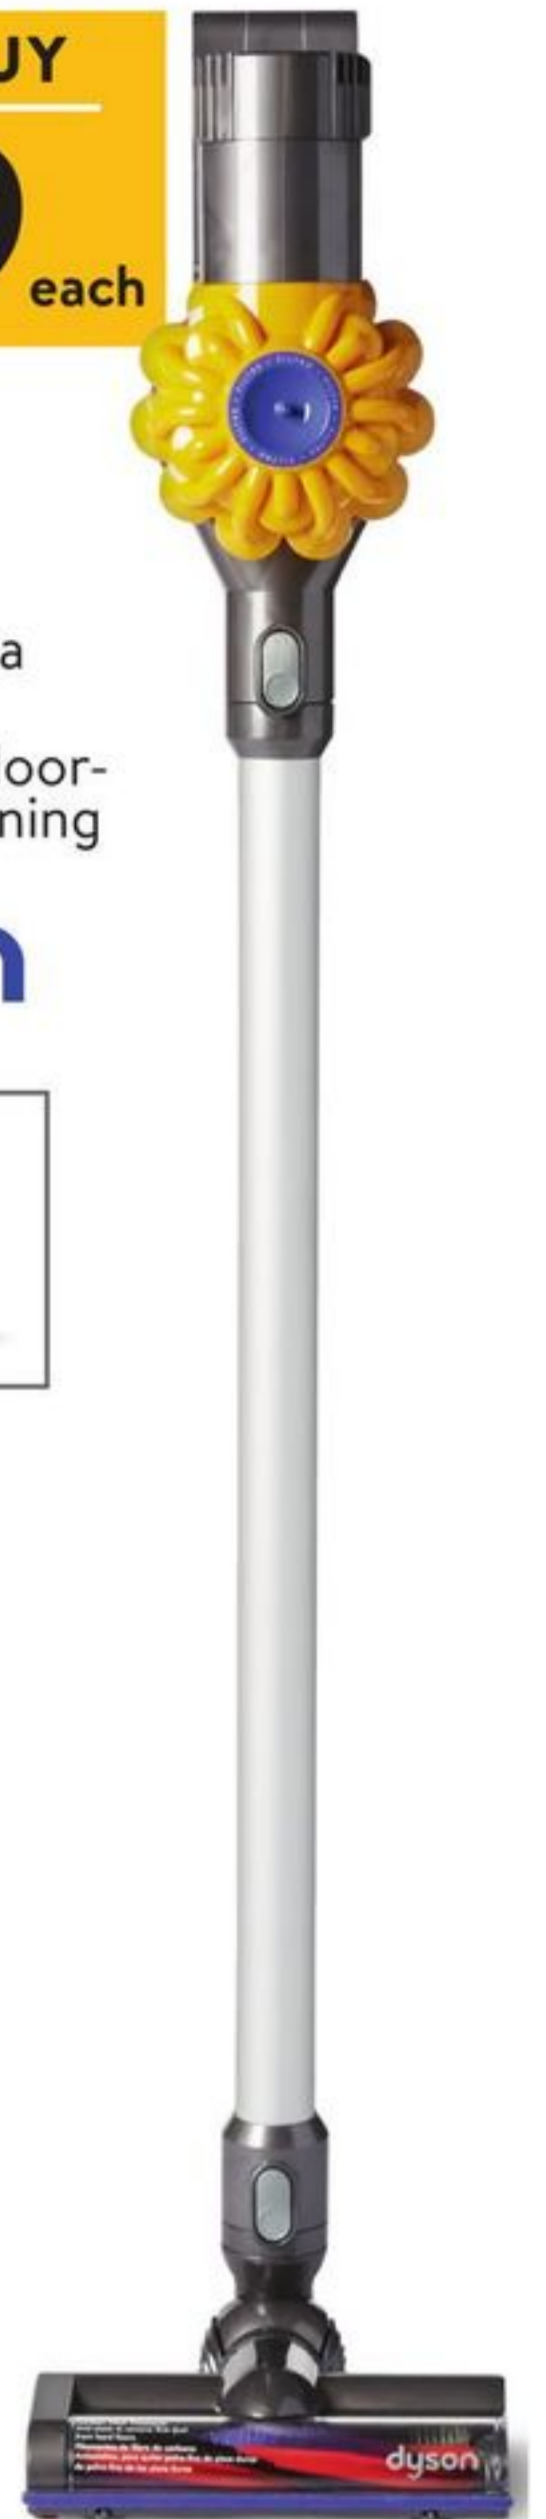

BLACK FRIDAY BEGINS THURSDAY 11/23 | 6PM | IN STORES ALL DAY ONLINE

While supplies last. Starts at 6 pm, except where prohibited by law. Check your local store's hours. Prices also valid all-day Friday, while supplies last.

SAVE $20

$28

Black+Decker™ AirSwivel® Upright Vacuum
• Swivel steering
• Ultra-lightweight at 8.8 lbs.

Was $48

BLACK & DECKER.

SAVE $44

$44

Hoover® Rewind Upright Vacuum
• 25' cord rewind

Was $88

SAVE $50

$88

Bissell® ProHeat® DeepClean Upright Carpet Cleaner

- Built-in heater continuously heats water
- Large capacity tank
- Easy to fill, empty, and clean

Was $138

SPECIAL BUY

$98

Shark® Navigator® Lift-Away® Pro Pet Vacuum

- Lightweight, portable, lift off canister
- Swivel steering
- Air-driven pet brush attachment

Shark.

SPECIAL BUY

$189 each

Dyson® DC59 Stick Vacuum

- V6 motor technology
- Transforms to a handheld
- Balanced for floor-to-ceiling cleaning

dyson

SPECIAL BUY

$48 each set

Protégé™ 5-Pc. Luggage Set

- 28", 24", and 20" uprights with added expandability
- 15" boarding tote
- Toiletry kit

SPECIAL BUY

$89.97

Brother® Electronic Sewing Machine

- 100 stitch
- LCD display
- Drop-in bobbin

brother.
at your side

All items in this ad are available in limited quantities. Sorry, no rain checks.

Walmart 27BASE