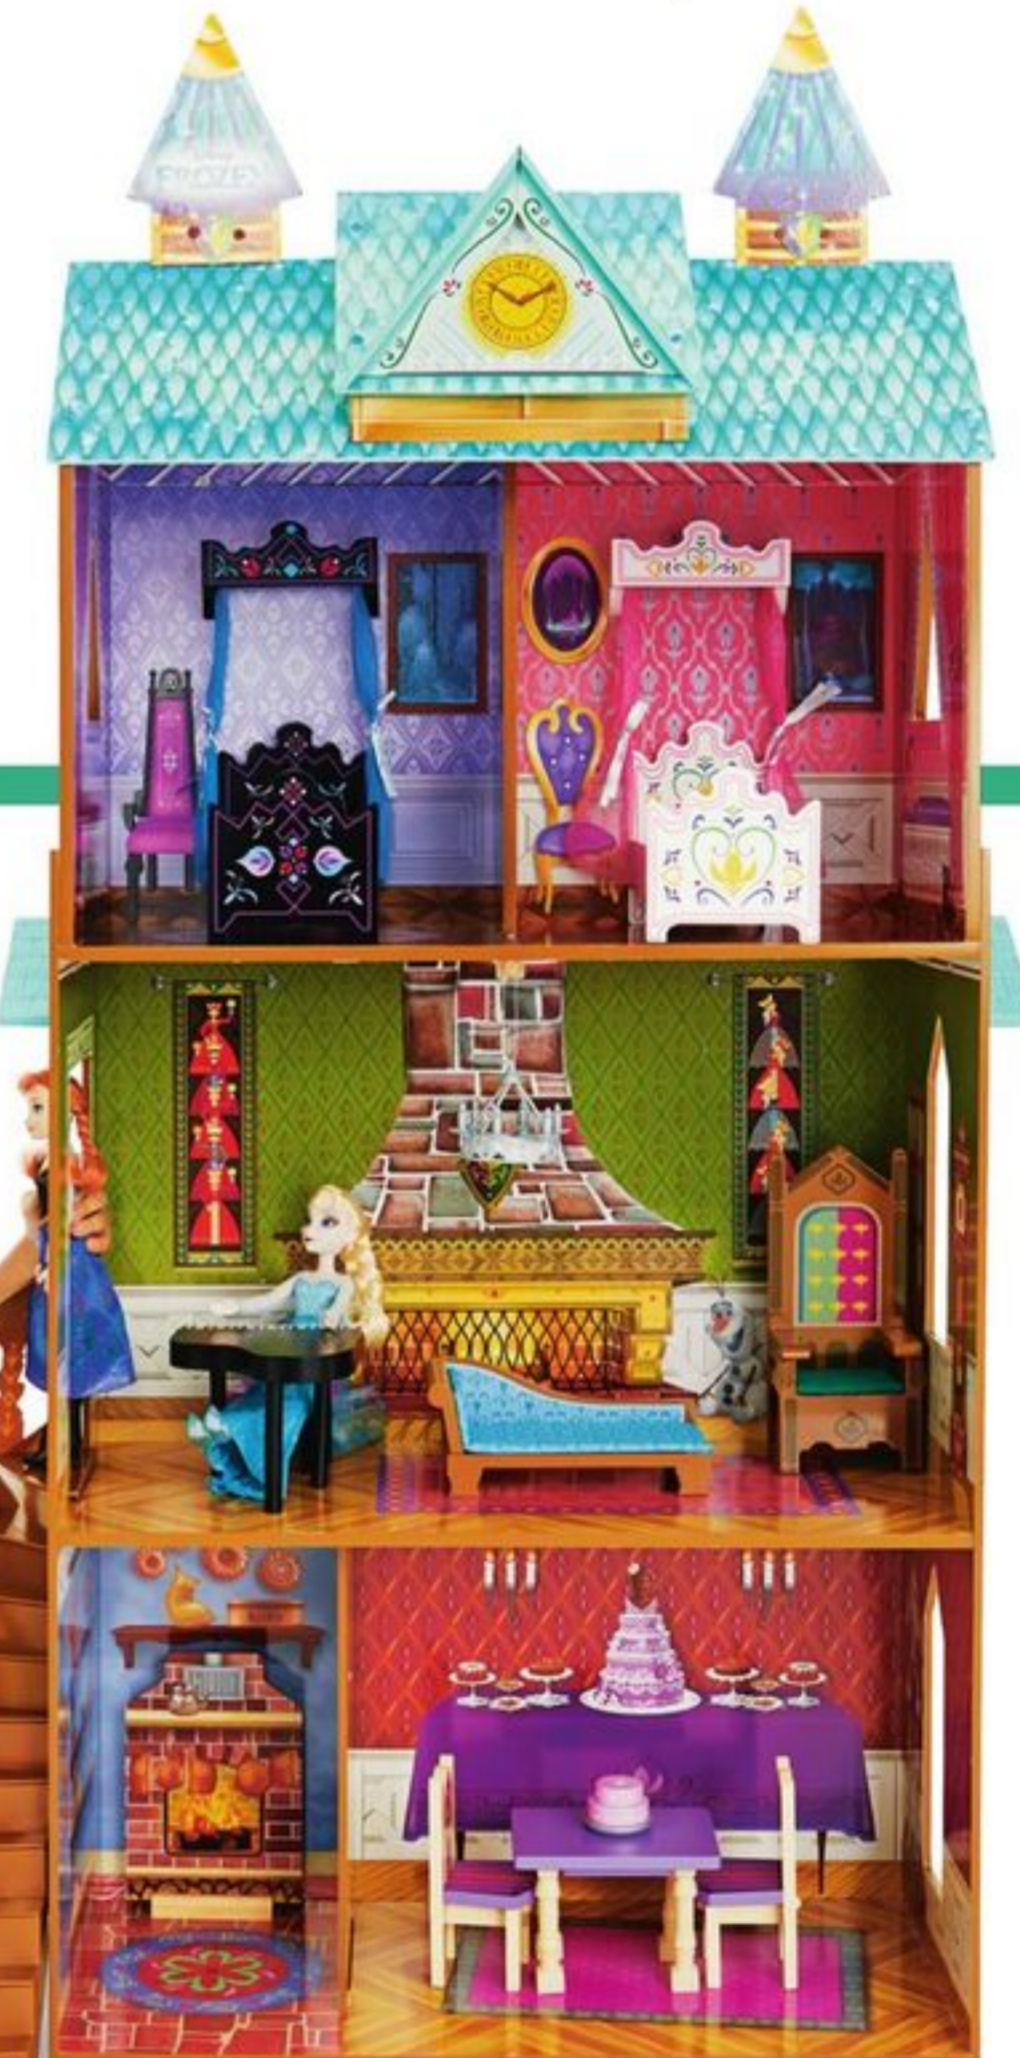

FULLY ASSEMBLED

SPECIAL BUY  
**\$40**

Spark. Create. Imagine.™  
40-Pc. Dollhouse  
• Made in the USA

SPECIAL BUY  
**\$20**

Shopkins™ Jet  
• Includes Skyanna doll

ONLY AT WALMART

SAVE \$24.88  
**\$25**

Disney Junior® Doc McStuffins™ Hospital Care Cart  
Was \$49.88

SPECIAL BUY  
**\$20** each

Disney Princess® Toddler with Dress  
• Includes size 4-6 dress and 14" toddler doll

**\$39.94** VALUE

SPECIAL BUY  
**\$4.94** each

Disney® Fashion Doll  
• Frozen, Princess, or Descendants